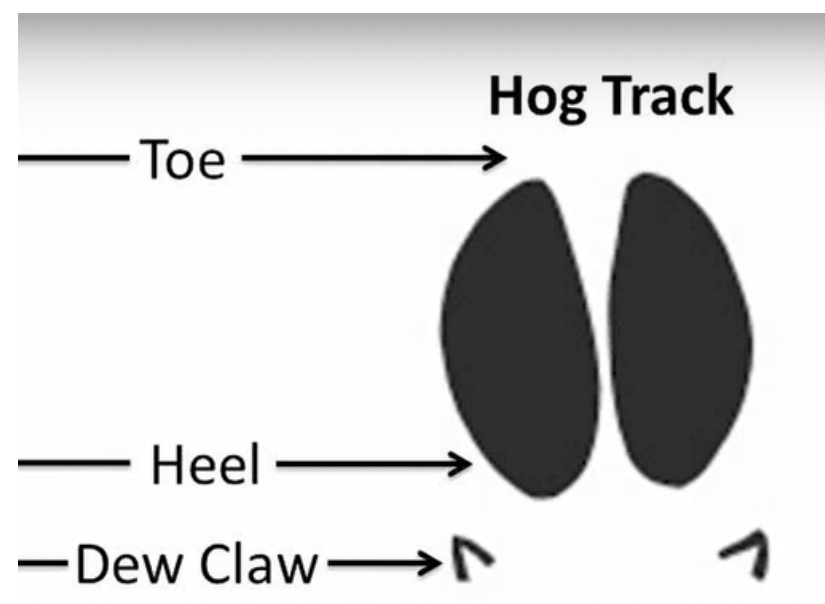

Coyote *Canis latrans*

Front:
Length - $2\frac{5}{8}$ "
Width - $2\frac{1}{8}$ "

Hind:
Length - $2\frac{3}{8}$ "
Width - 2"

Hmm, these tracks look more rectangular than a dog track

Skunk *Mephitis mephitis*

**Wow!
Their claws
are so long!**

Dog *Canis lupus familiaris*

Oh my!
They have very
thick claws

White Tailed Deer

Odocoileus virginianus

These hoof prints look heart shaped!

Raccoon *Procyon lotor*

Raccoons have such long fingers!

Hind:
Length - 3 3/4"
Width - 3 3/8"

Front:
Length - 3"
Width - 3"

Opossum *Didelphis virginiana*

Wow! Their front
toes are very
far apart

Hind:
Length - 2½"
Width - 2¼"

Front:
Length - 1⅞"
Width - 2"

Feral Hog *Sus scrofa*

Those dew claws
are very far apart!

Gray Fox *Urocyon cinereoargenteus*

Part of the track has a triangle shape!

Front Foot

Hind Foot