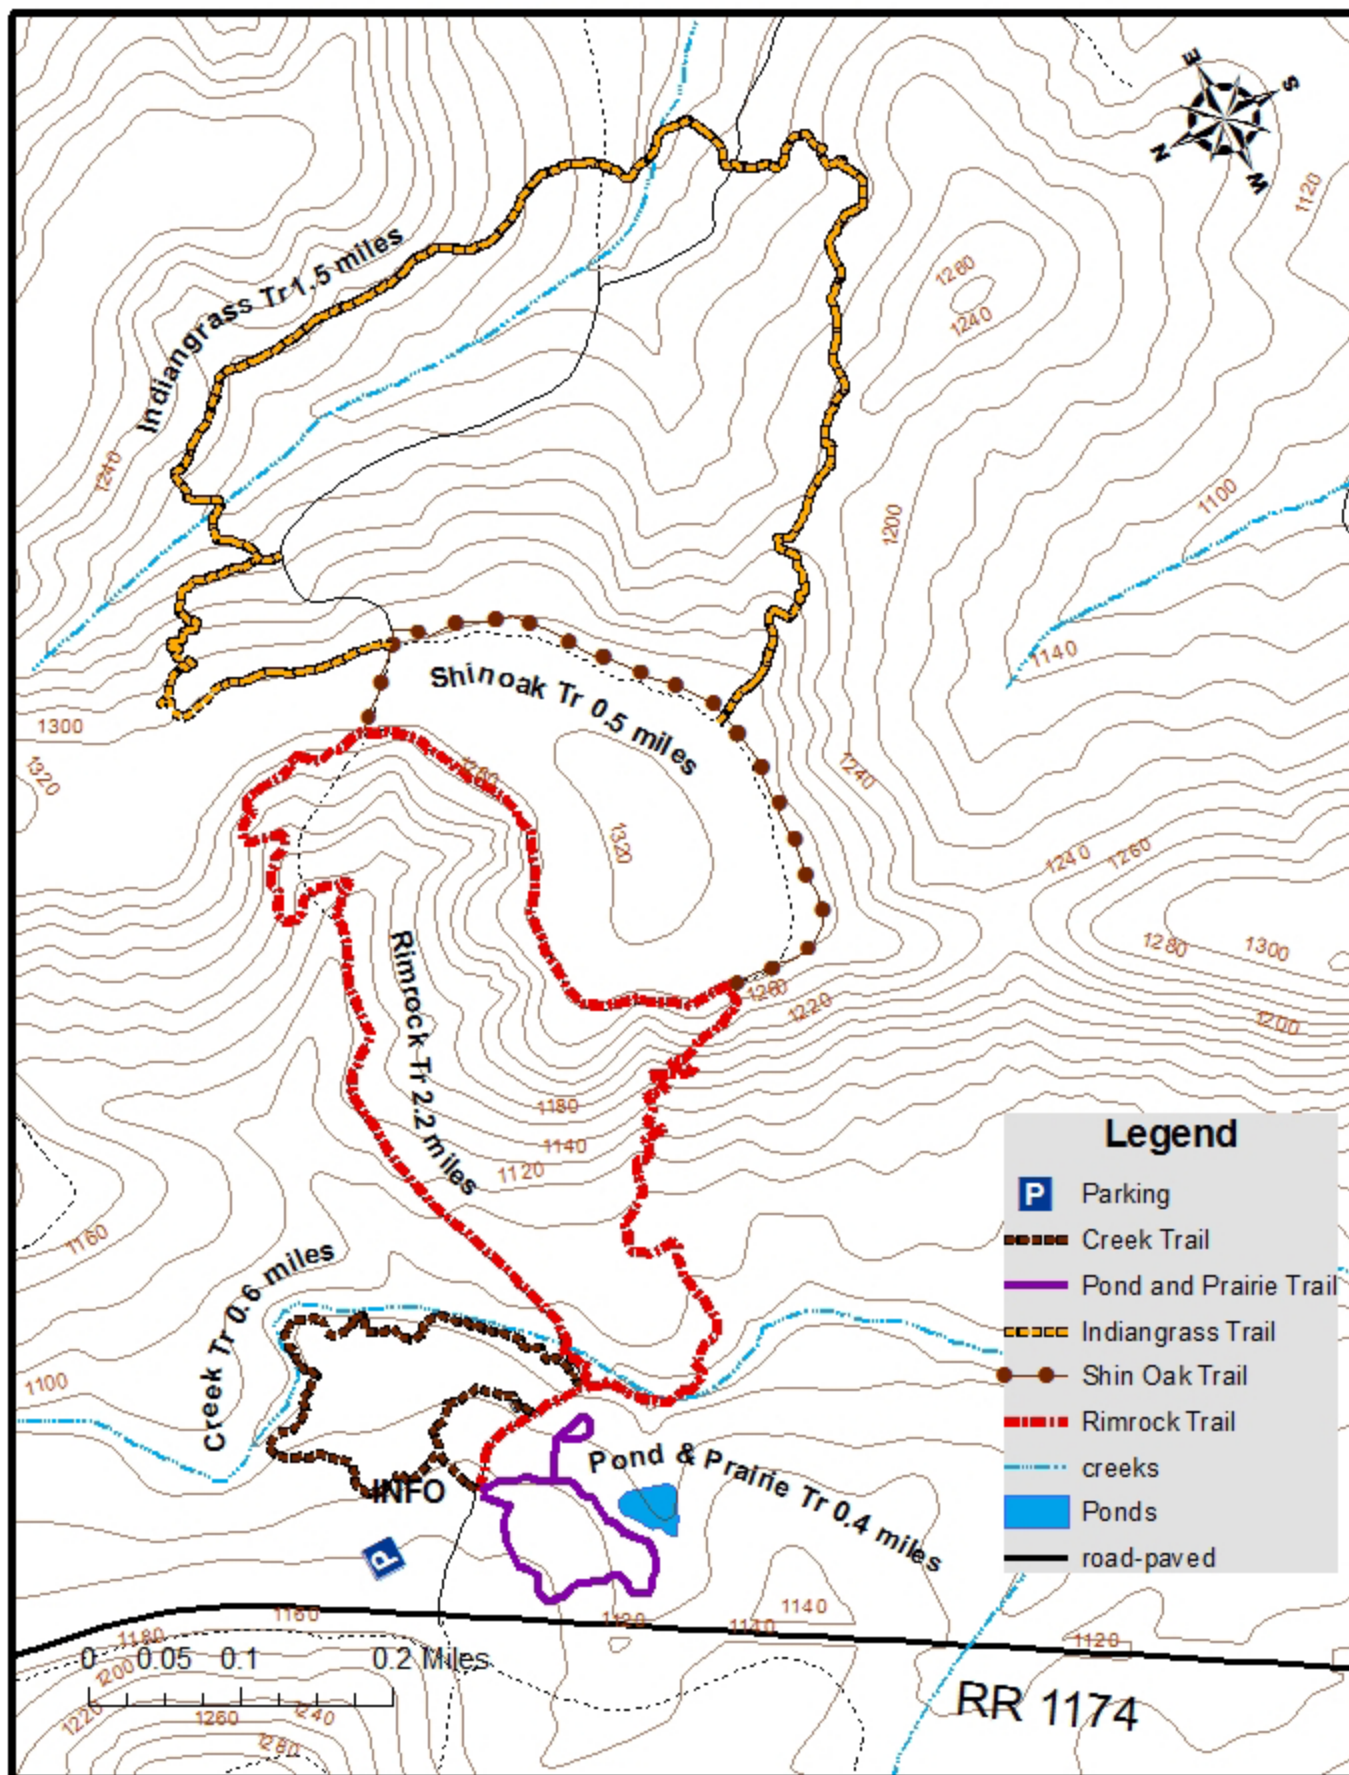

# Doeskin Ranch Trails Balcones Canyonlands NWR

GPS Location - LAT 30.621001 LONG -98.074192

Revised 1/17/2012