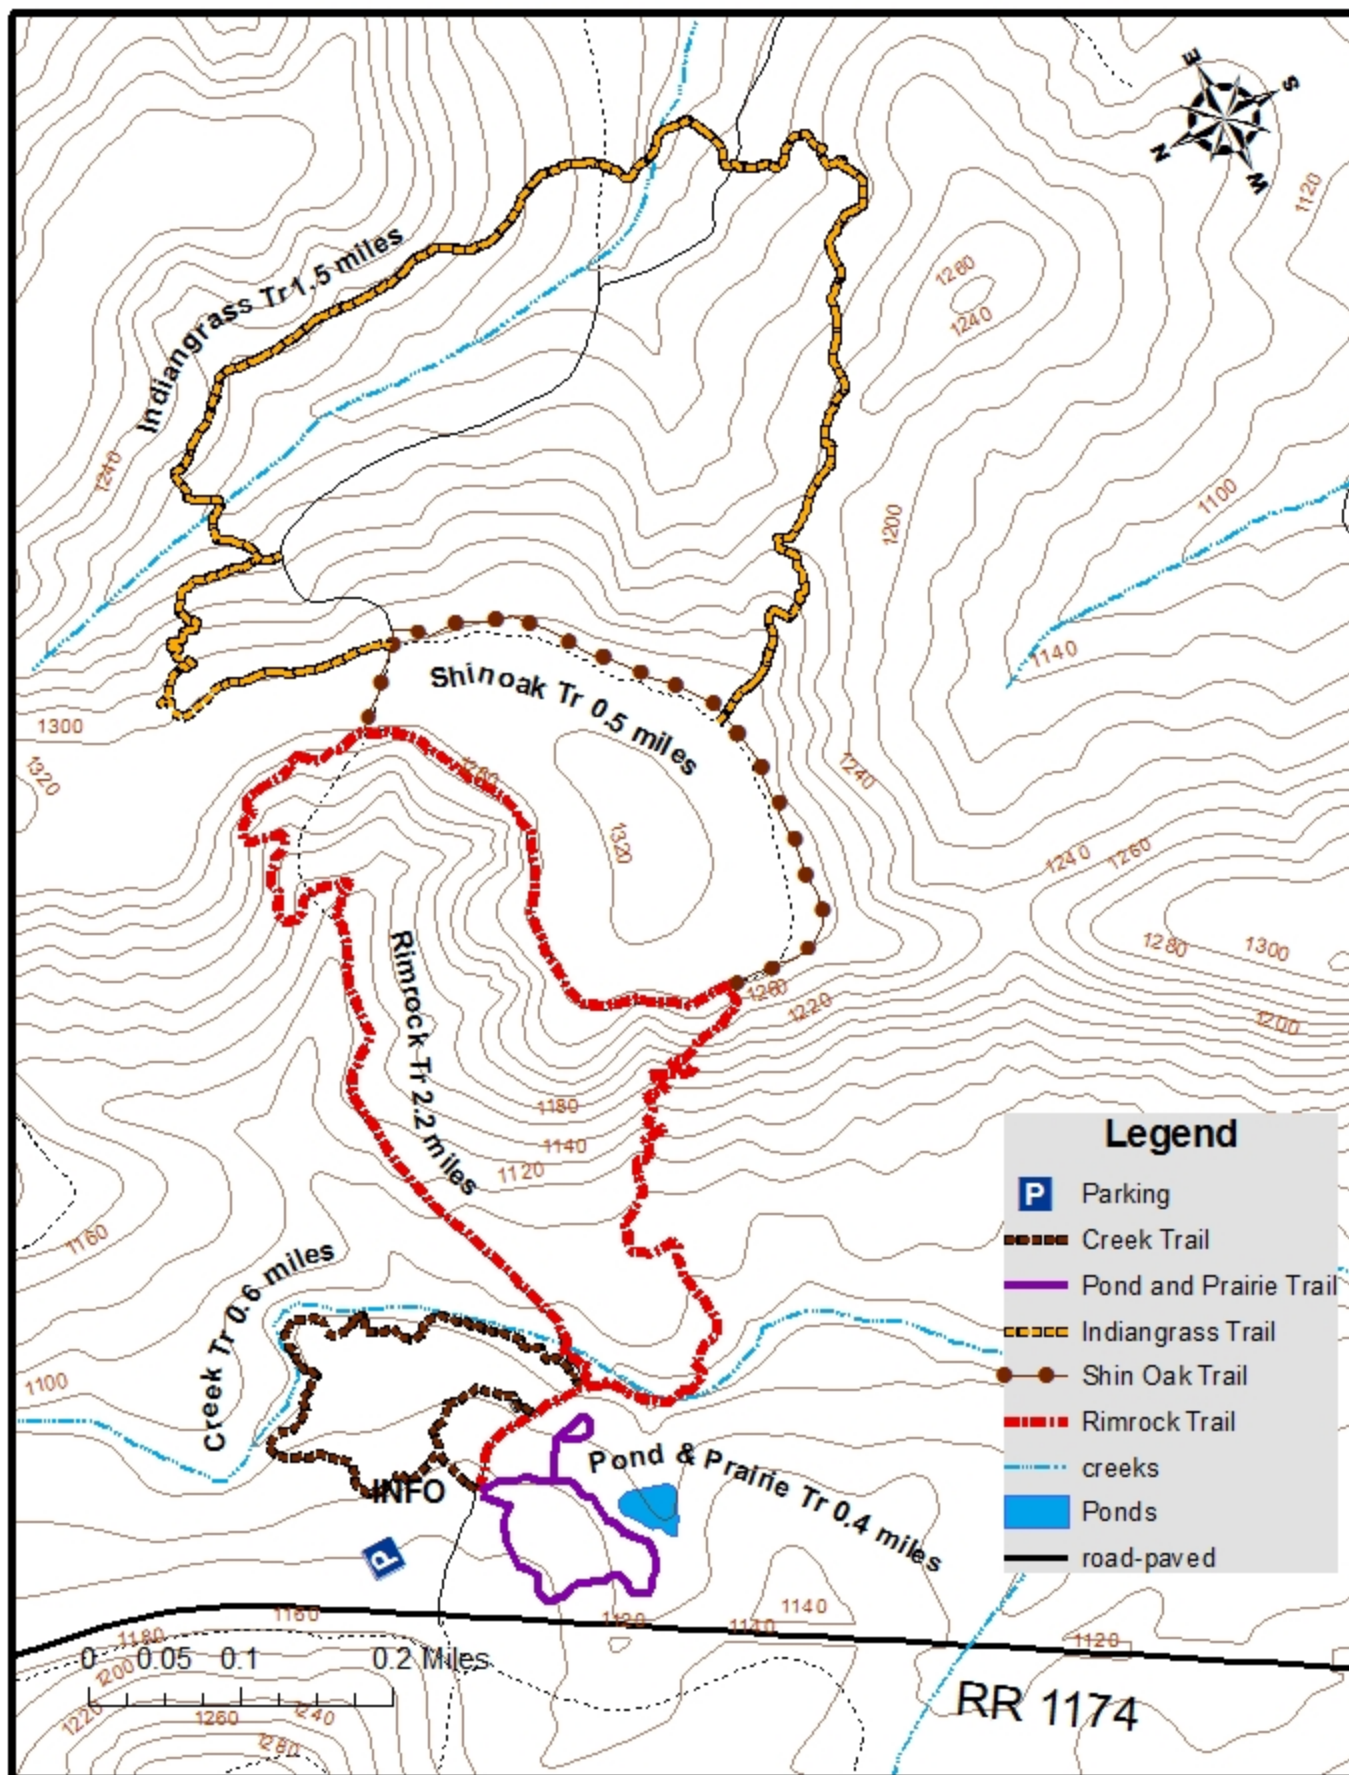

Doeskin Ranch Trails Balcones Canyonlands NWR

GPS Location - LAT 30.621001 LONG -98.074192

Revised 1/17/2012